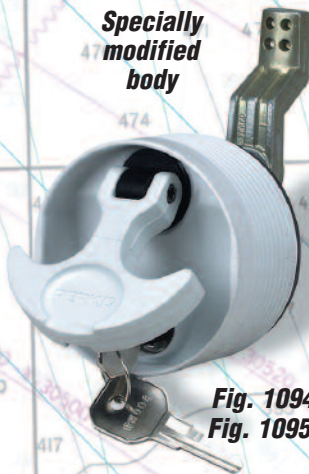

New Lift Lock & Latch Mounting Options

PERKO's Fig. 1091/92 Series and New Fig. 1094/95 Series gives you more options. . .

- Locking, Non-Locking or Simply a Pull.
- White, Black or Chrome Combinations.
- Variety of Mounting Surface Options.